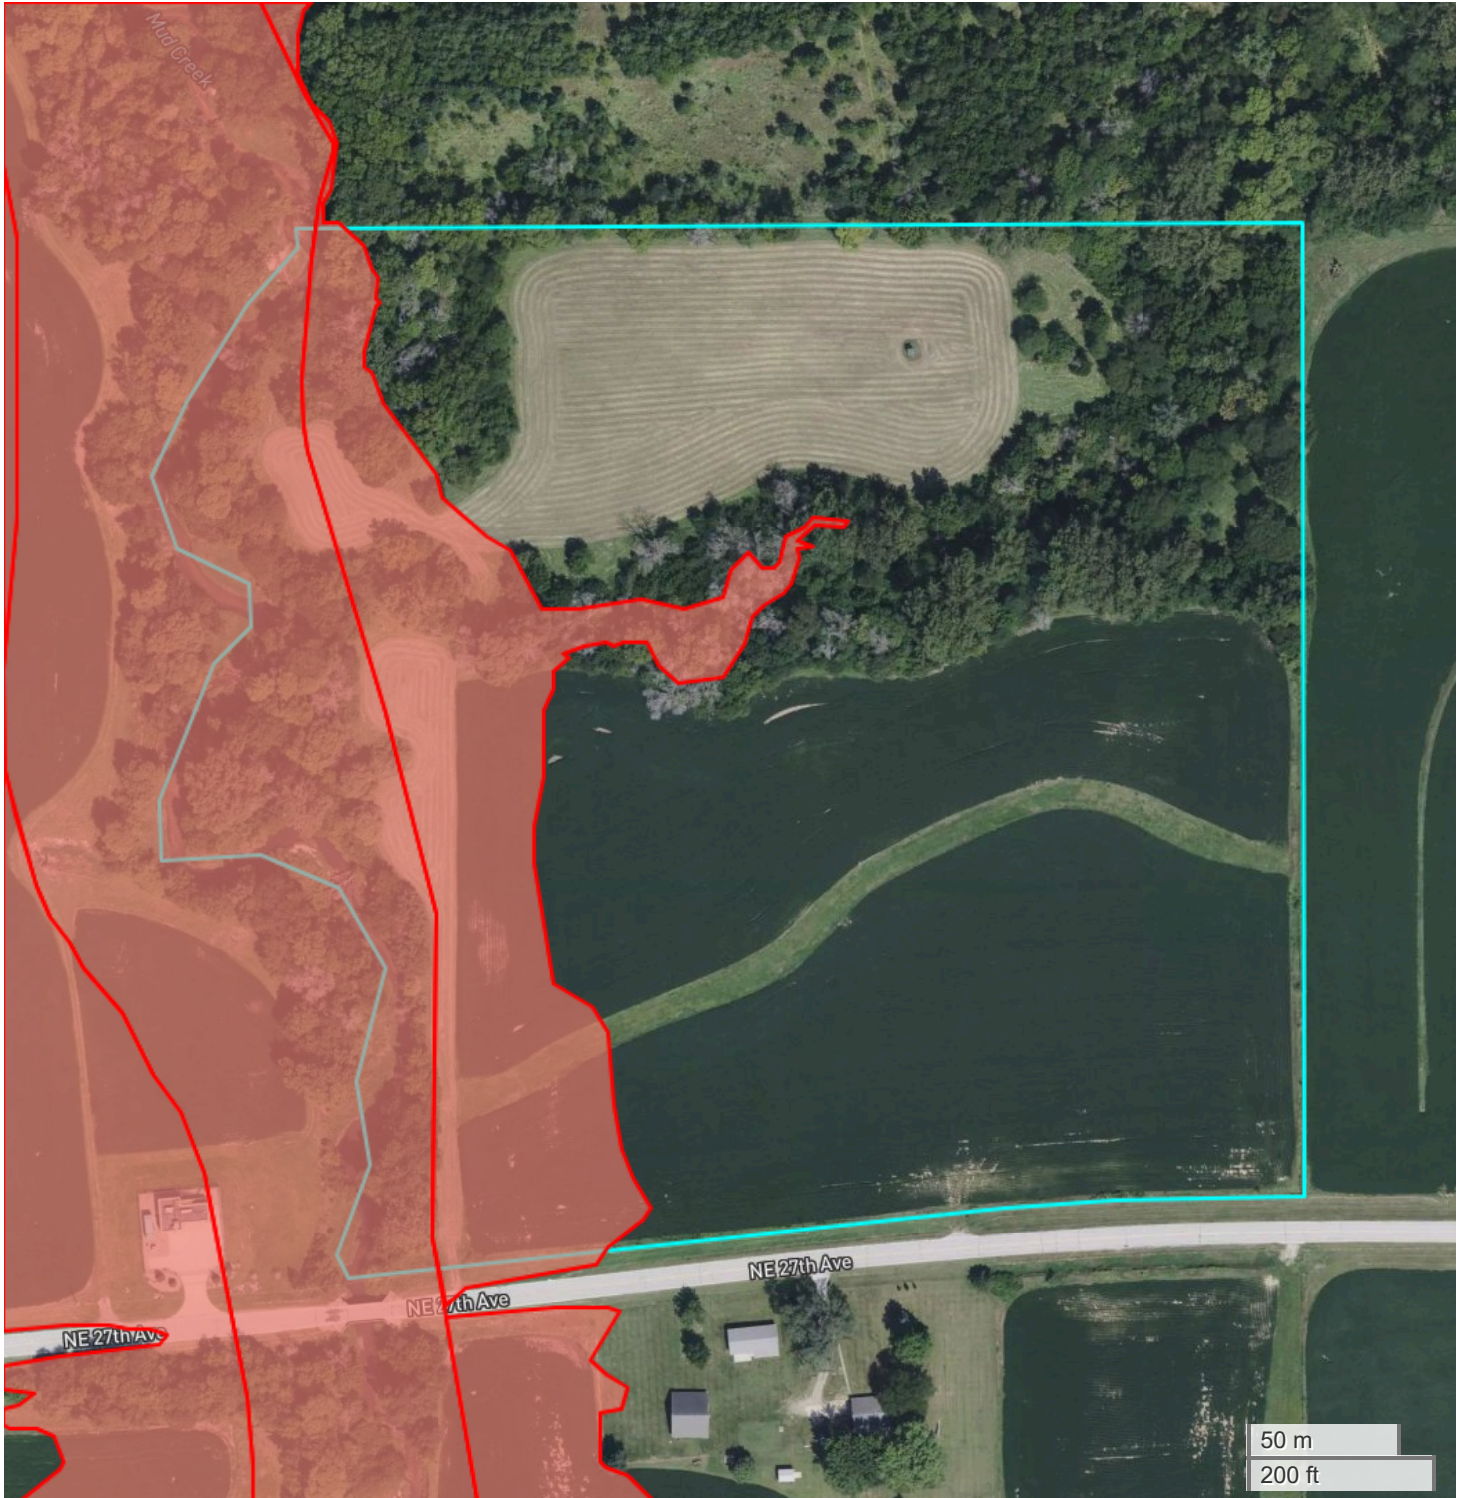

FLOOD HAZARDS

FarmWorth, LLC makes no warranties, express or implied, regarding the accuracy of any information provided through FarmWorth.com. User is solely responsible for independently verifying all information prior to use and waives any claims against FarmWorth, LLC arising from inaccuracies in such information.

Significant Flood Hazards

-  Regulatory Floodway (Zones AE, AO, AH, VE, AR)
-  Without Base Flood Elevation (BFE), with BFE or Depth (Zones A, V, A99)